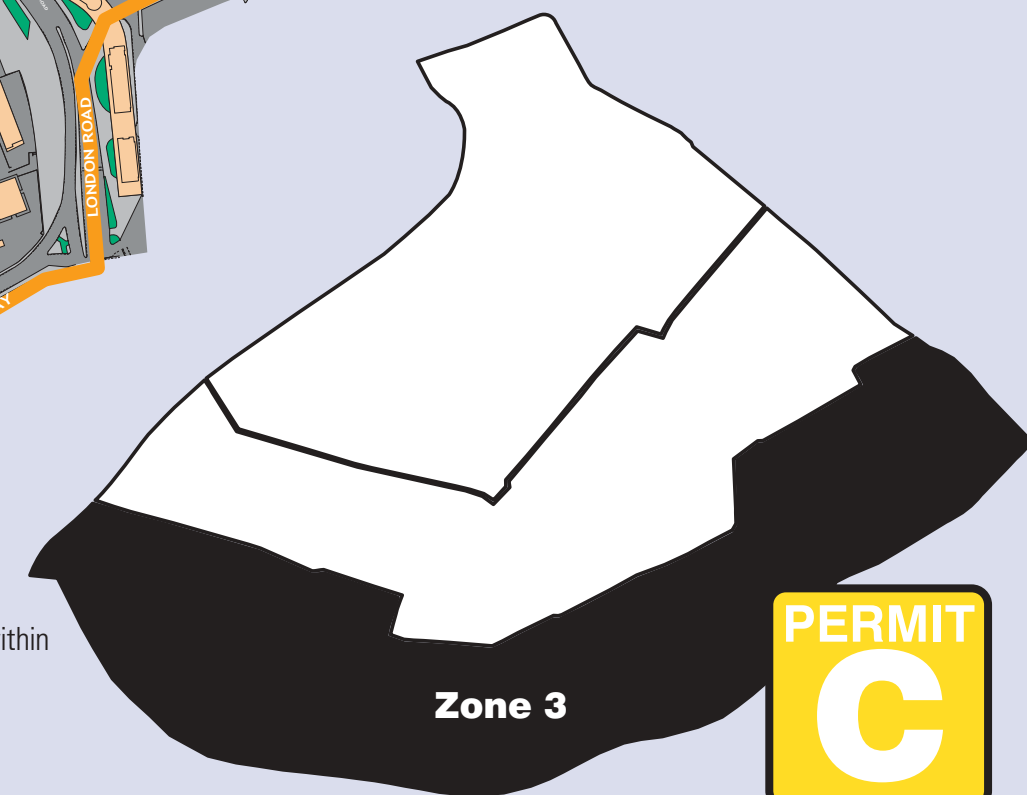

Manchester City Centre Residents Parking

PERMIT A will allow parking within any pay & display parking bay in **ZONE 1**, **ZONE 2** and **ZONE 3**, at a cost of £347 per annum.

Zone 1

PERMIT B will allow parking within any parking bay in both **ZONE 2** and **ZONE 3**, at a cost of £198 per annum.

Zone 2

Zone 3

PERMIT C will allow parking within any parking bay in **ZONE 3** only, at a cost of £116 per annum.

MANCHESTER CITY COUNCIL