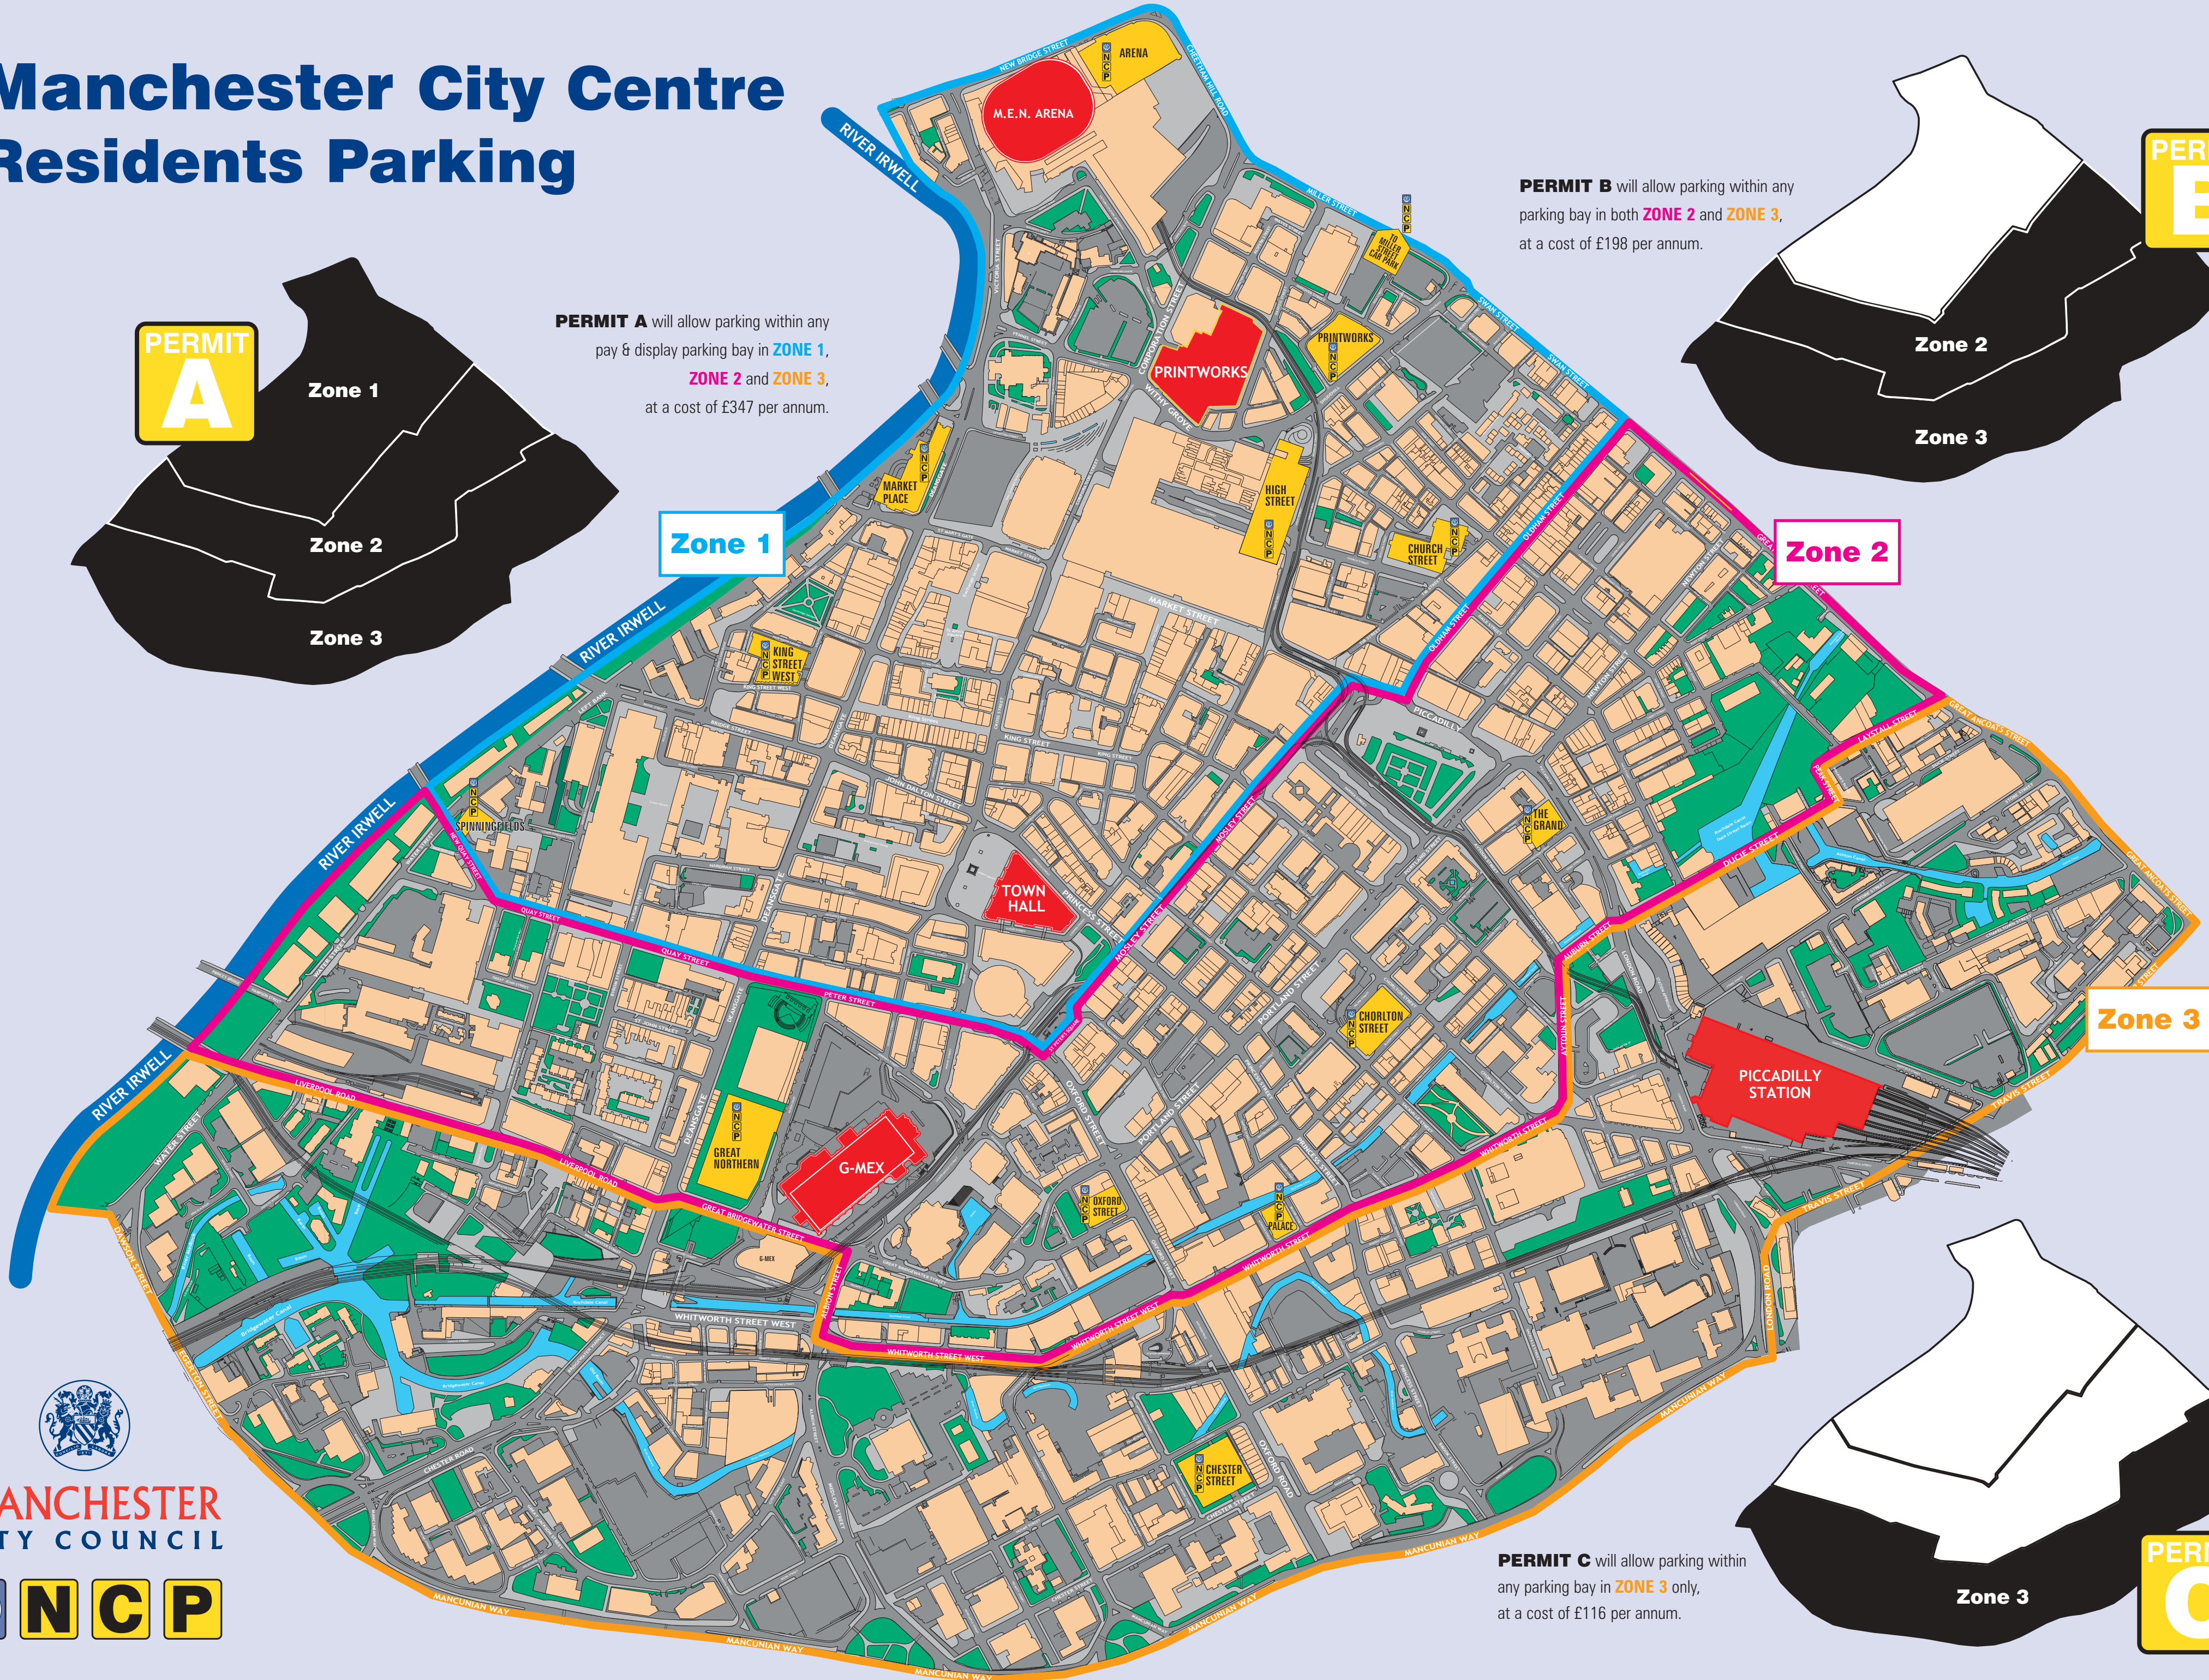

Manchester City Centre Residents Parking

PERMIT A will allow parking within any pay & display parking bay in **ZONE 1**, **ZONE 2** and **ZONE 3**, at a cost of £347 per annum.

Zone 1

PERMIT B will allow parking within any parking bay in both **ZONE 2** and **ZONE 3**, at a cost of £198 per annum.

Zone 2

Zone 3

PERMIT C will allow parking within any parking bay in **ZONE 3** only, at a cost of £116 per annum.

MANCHESTER CITY COUNCIL