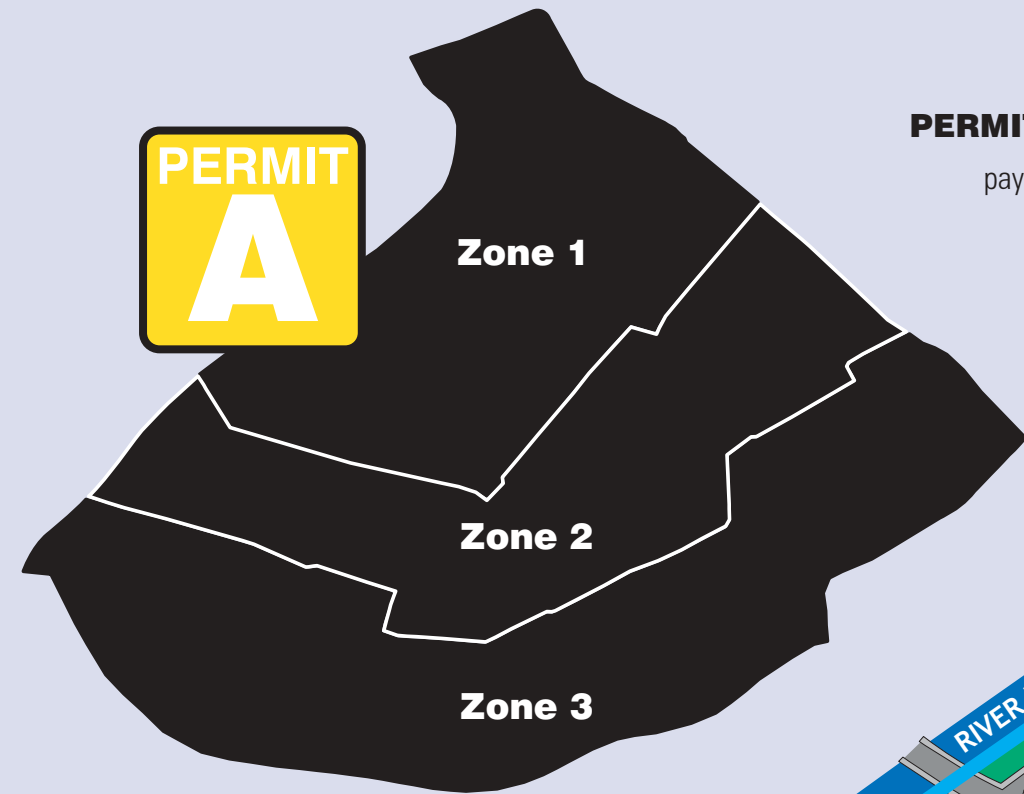

Manchester City Centre Residents Parking

PERMIT A will allow parking within any pay & display parking bay in **ZONE 1**, **ZONE 2** and **ZONE 3**, at a cost of £347 per annum.

Zone 1

PERMIT B will allow parking within any parking bay in both **ZONE 2** and **ZONE 3**, at a cost of £198 per annum.

Zone 2

Zone 3

PERMIT C will allow parking within any parking bay in **ZONE 3** only, at a cost of £116 per annum.

MANCHESTER CITY COUNCIL