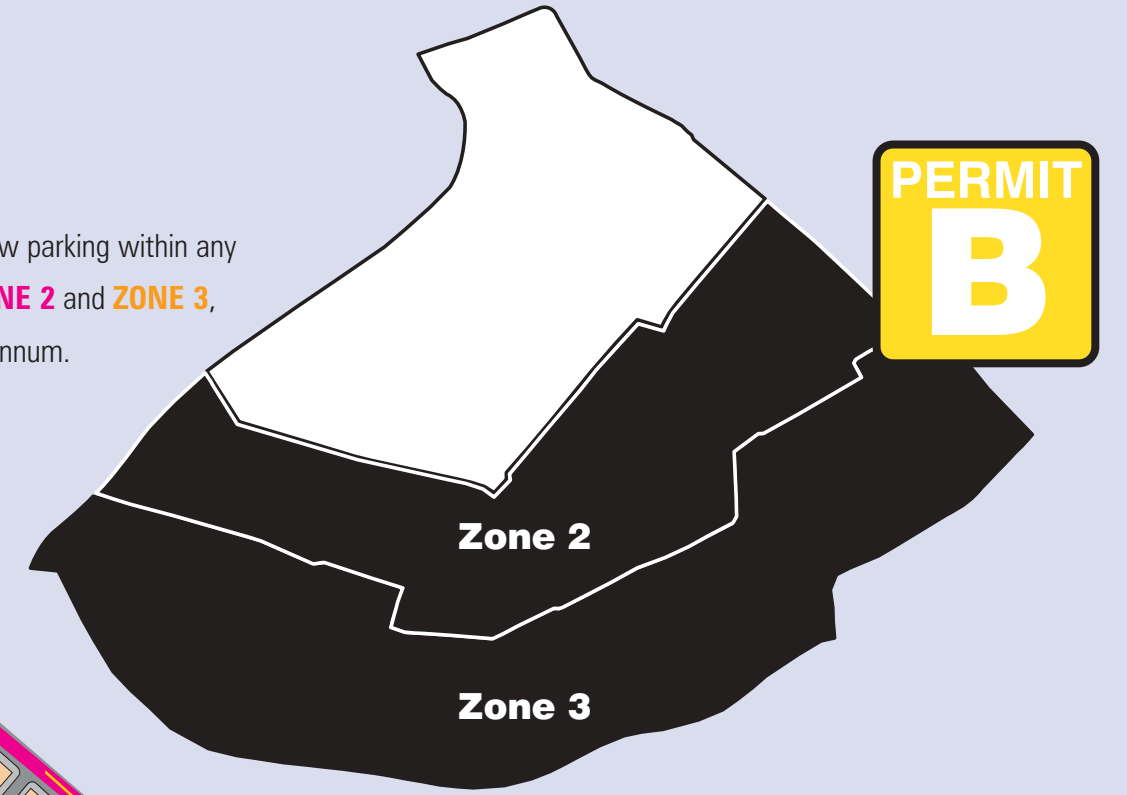

Manchester City Centre Residents Parking

PERMIT A will allow parking within any pay & display parking bay in **ZONE 1**, **ZONE 2** and **ZONE 3**, at a cost of £347 per annum.

Zone 1

PERMIT B will allow parking within any parking bay in both **ZONE 2** and **ZONE 3**, at a cost of £198 per annum.

Zone 2

Zone 3

PERMIT C will allow parking within any parking bay in **ZONE 3** only, at a cost of £116 per annum.

MANCHESTER CITY COUNCIL